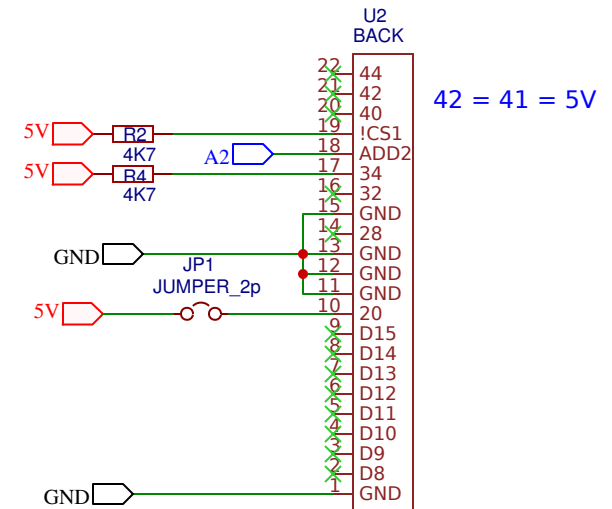

GENERATE BASIC SIGNALS

ADDRESS LOGIC

TITLE: 10d CF Card Module		REV: D
Company: Your Company		Sheet: 1/1
Date: 2019-01-11 Drawn By: karlab		