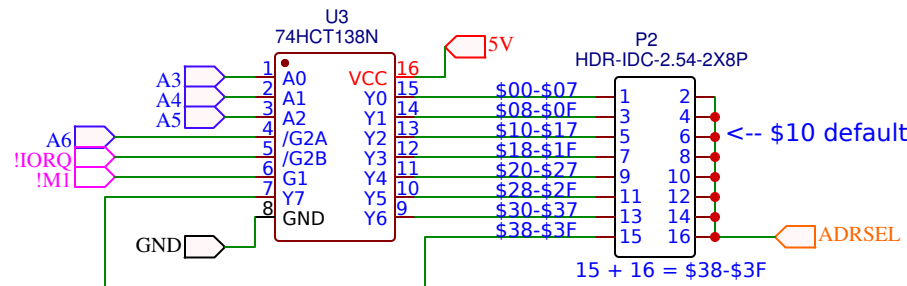

GENERATE BASIC SIGNALS

ADDRESS LOGIC

TITLE: 10d CF Card Module		REV: D
Company: Your Company		Sheet: 1/1
Date: 2019-01-11 Drawn By: karlab		