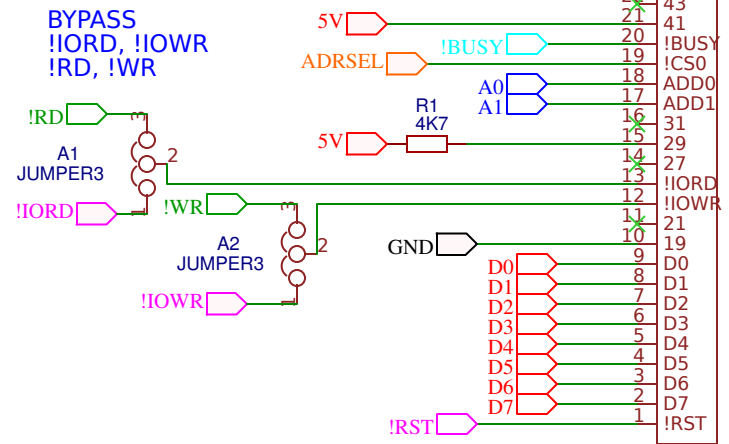

GENERATE BASIC SIGNALS

ADDRESS LOGIC

TITLE: 10d CF Card Module		REV: D
Company: Your Company		Sheet: 1/1
Date: 2019-01-11 Drawn By: karlab		