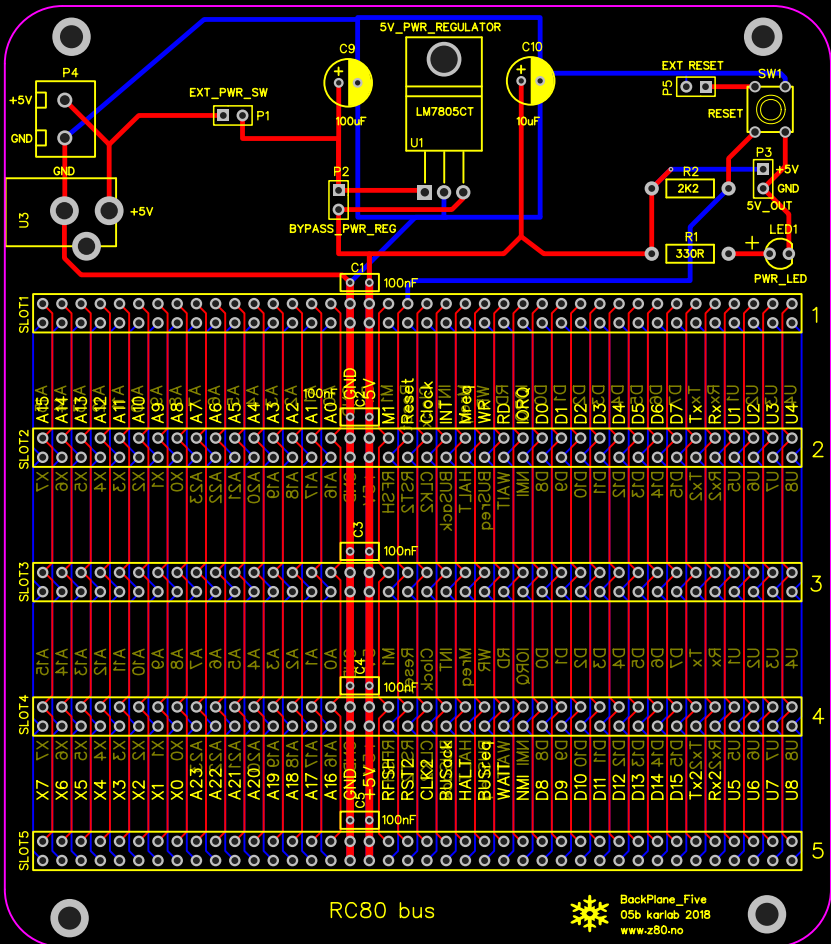

4300.000mil

4900.000mil

RC80 bus

BackPlane\_Five  
05b karlab 2018  
www.z80.no