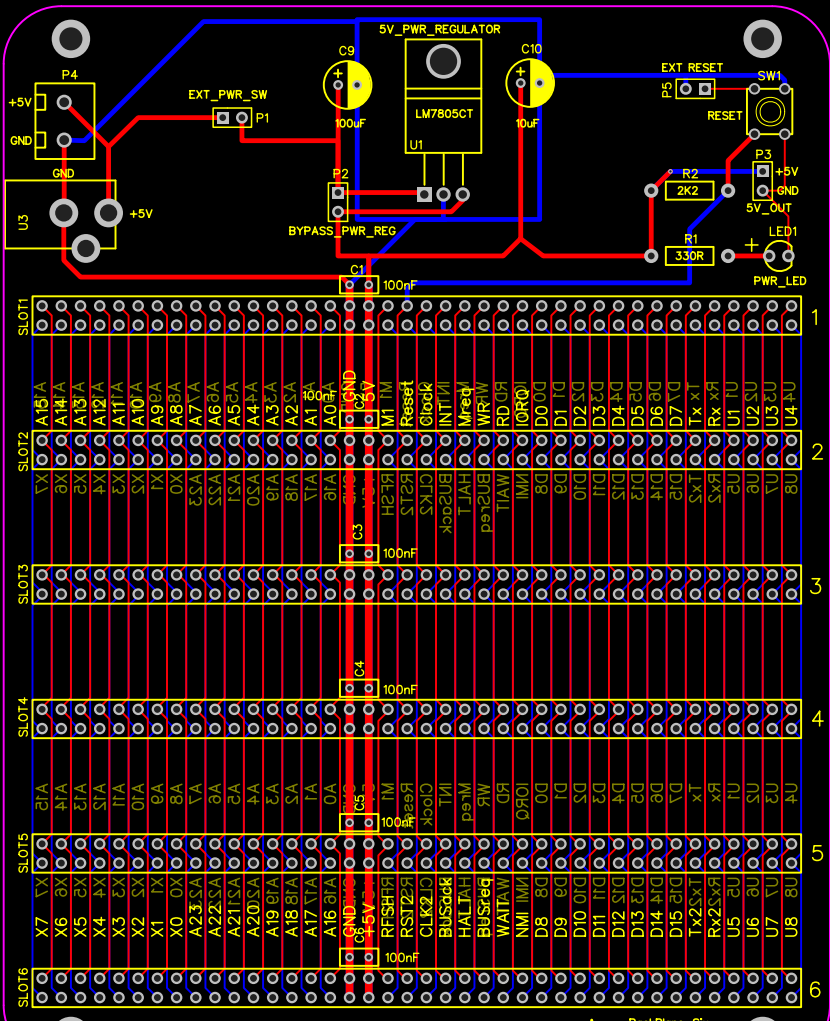

4300.000mil

5500.009mil

RC80 bus

BackPlane_Six
06b karlab 2018
www.z80.no