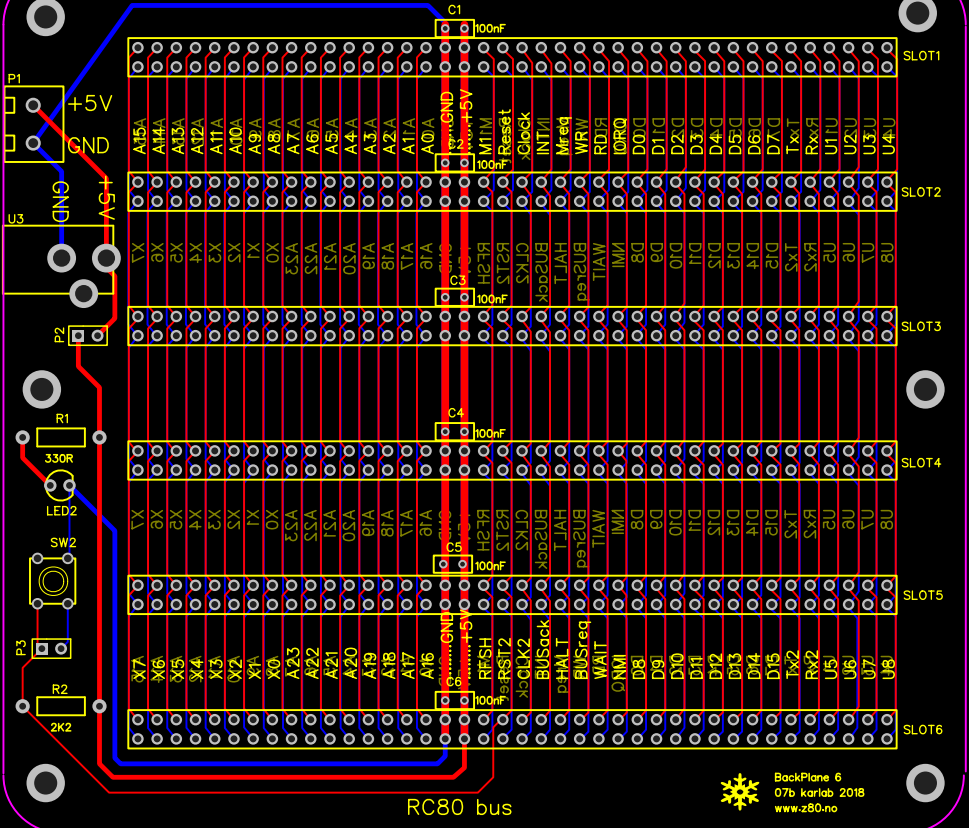

4500.000mil

5000.000mil

RC80 bus

BackPlane 6
07b karlab 2018
www.z80.no