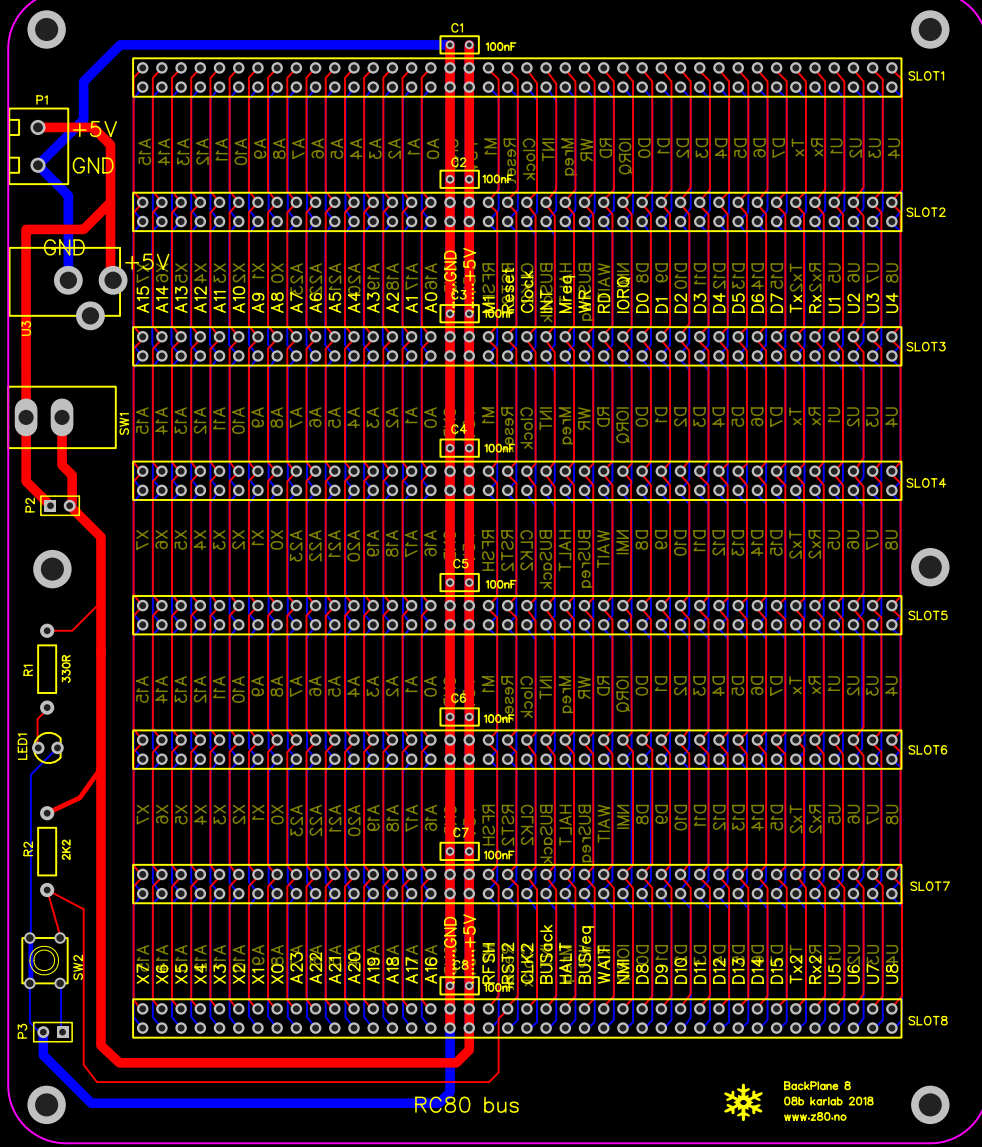

6000.000mil

RC80 bus

5100.000mil

BackPlane 8
 08b karlab 2018
 www.z80.no