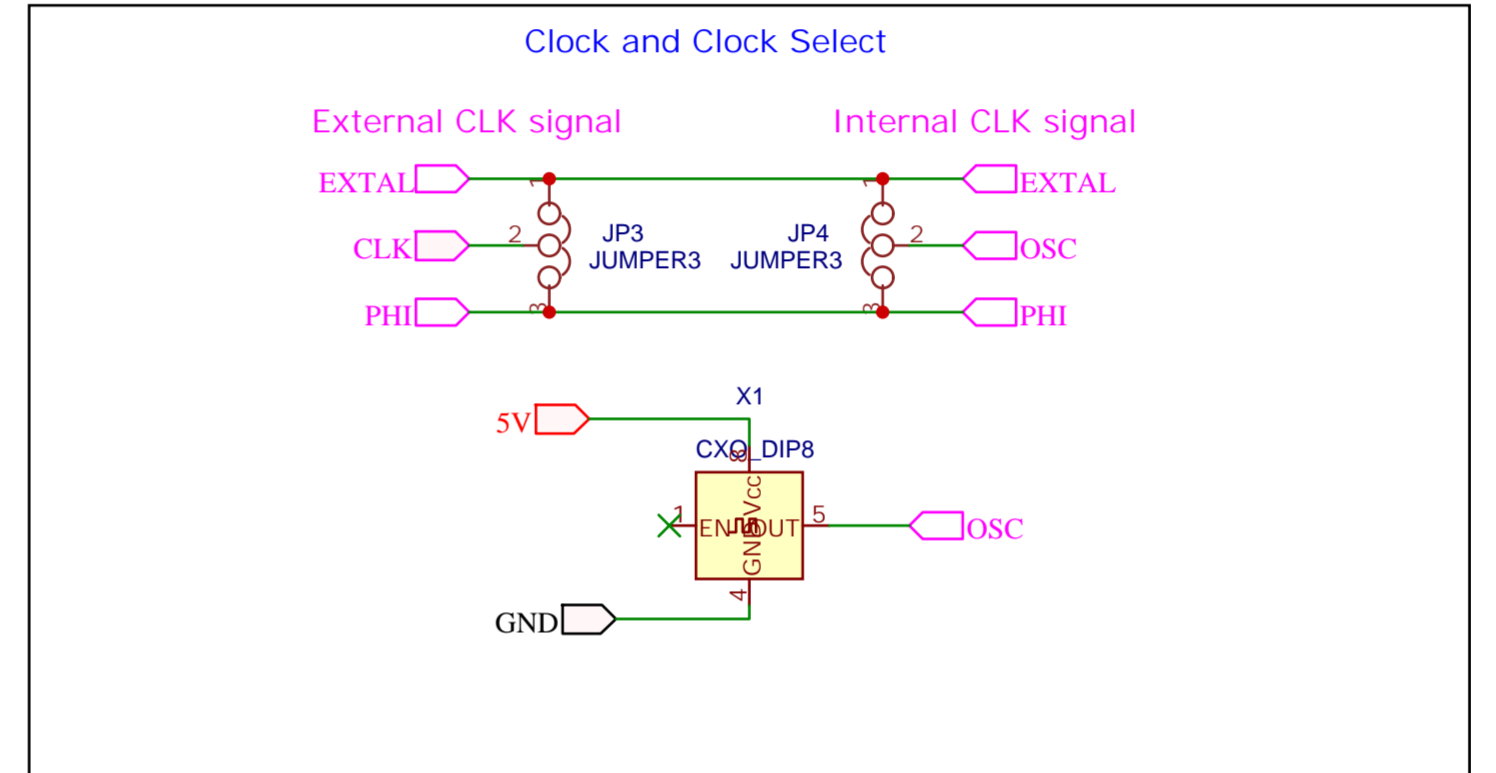

Z180 CPU
Z8S18033VSG

- FTDI
1 GND black
2 ICTS brown
3 Vcc red
4 TXD orange
5 RXD yellow
6 !RTS green

LINEAR MEMORY