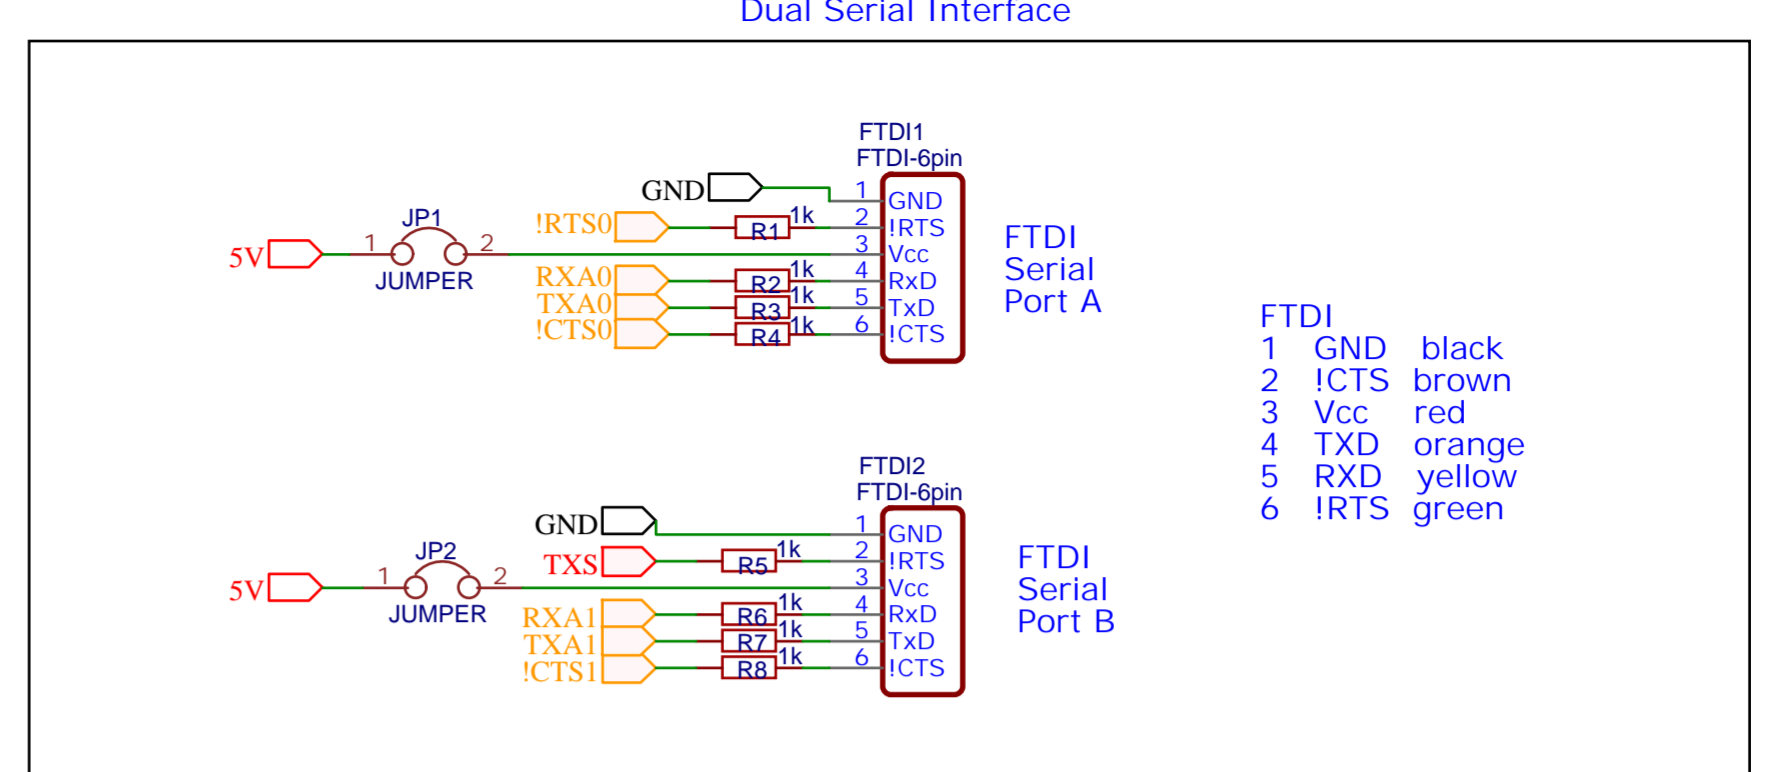

Z180 CPU
Z8S18033VSG

- FTDI
1 GND black
2 ICTS brown
3 Vcc red
4 TXD orange
5 RXD yellow
6 !RTS green

LINEAR MEMORY