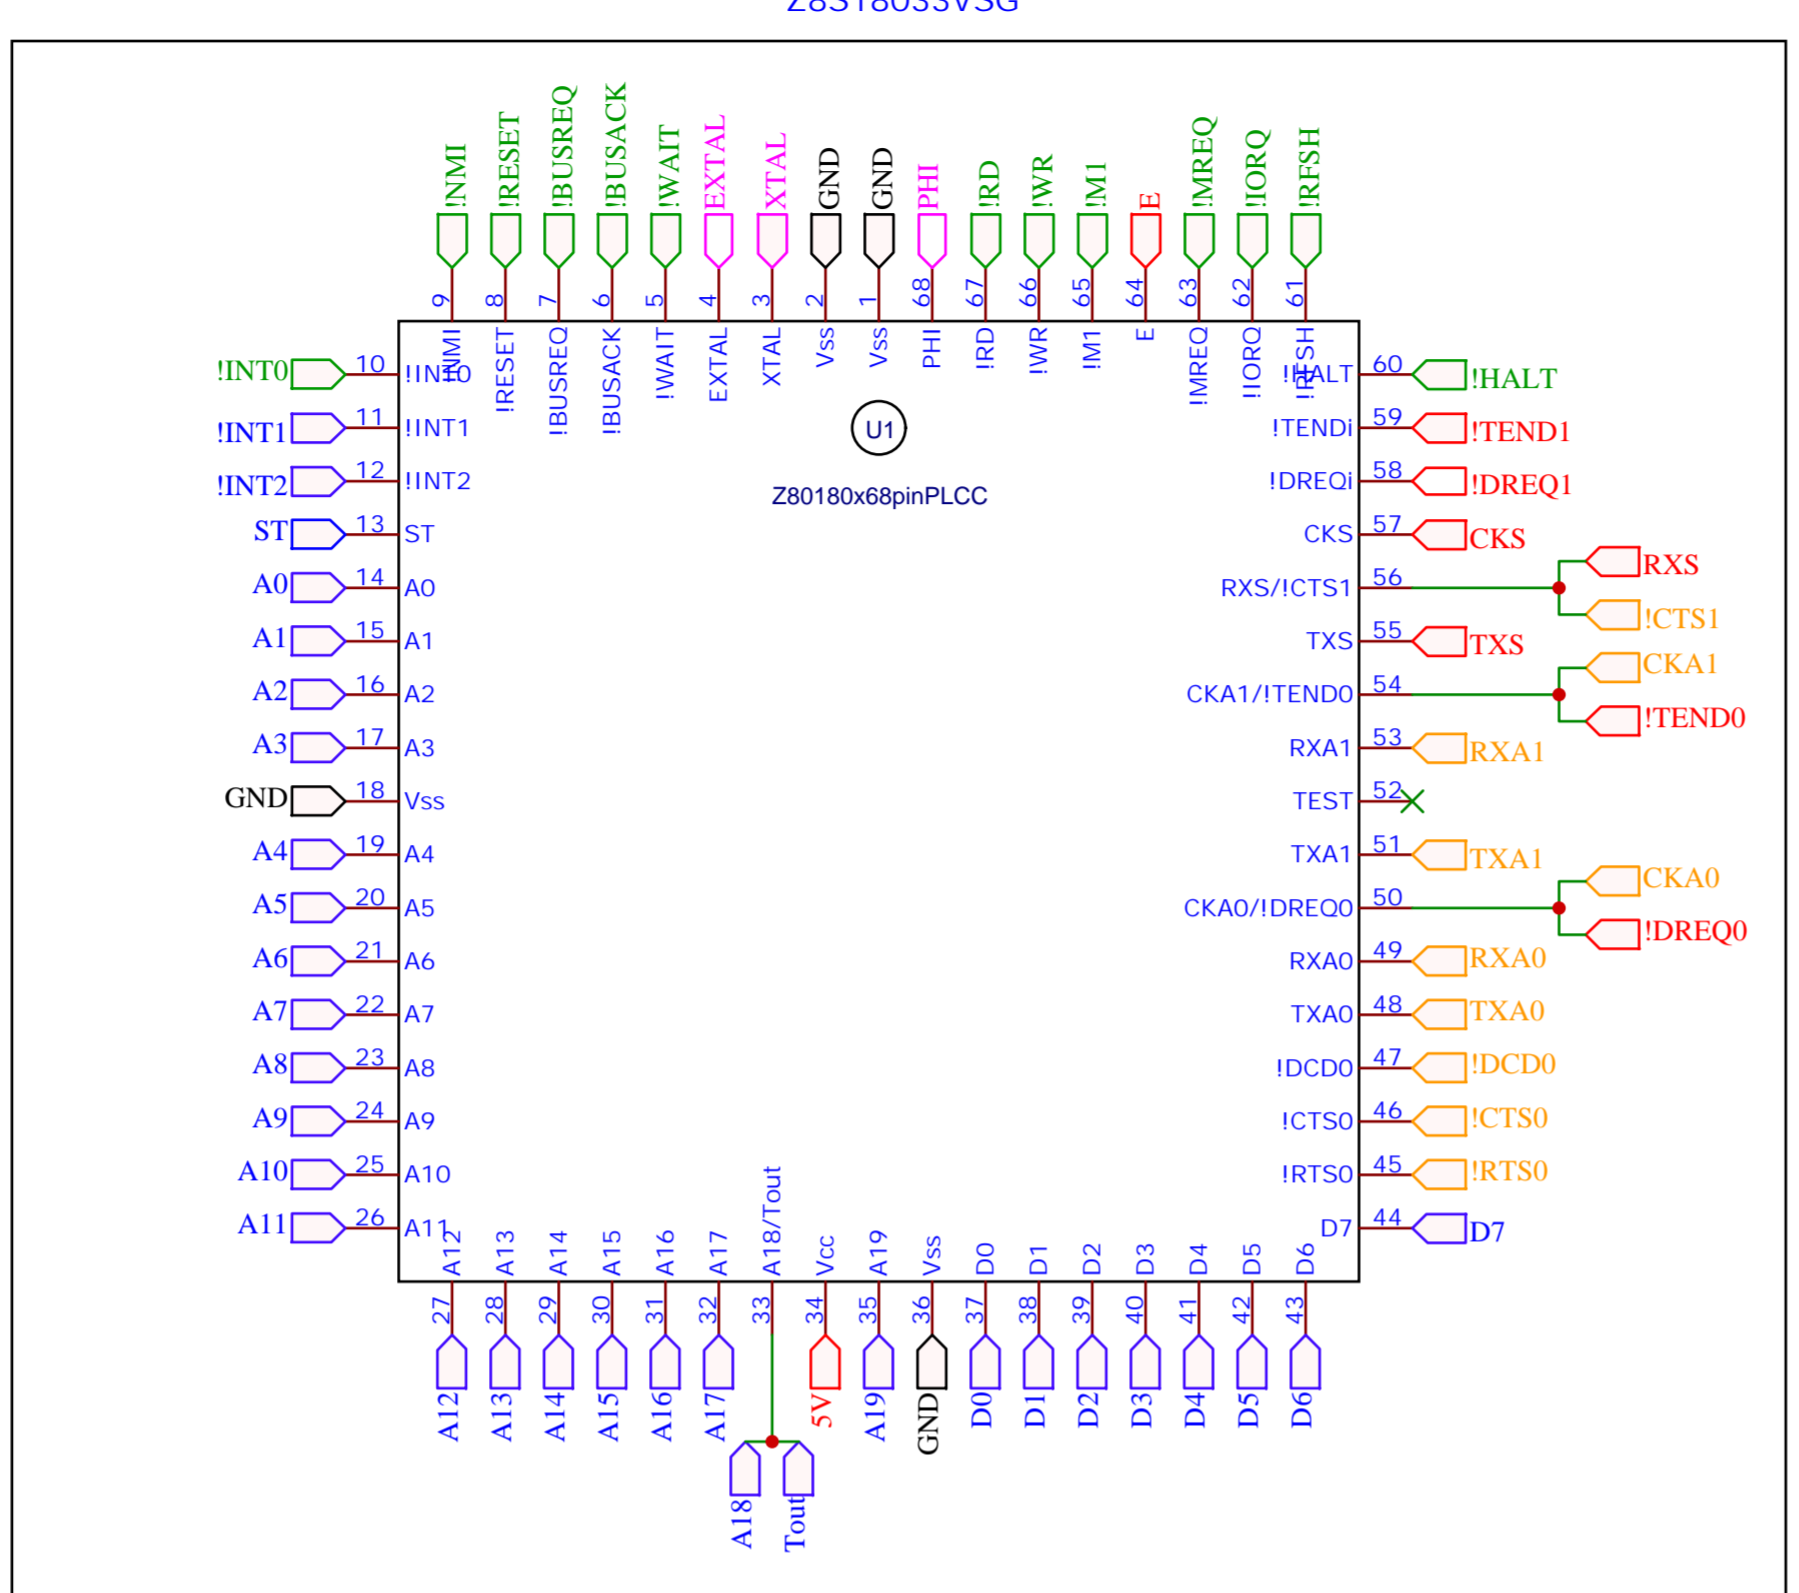

Z180 CPU
Z8S18033VSG

- FTDI
1 GND black
2 ICTS brown
3 Vcc red
4 TXD orange
5 RXD yellow
6 !RTS green

LINEAR MEMORY