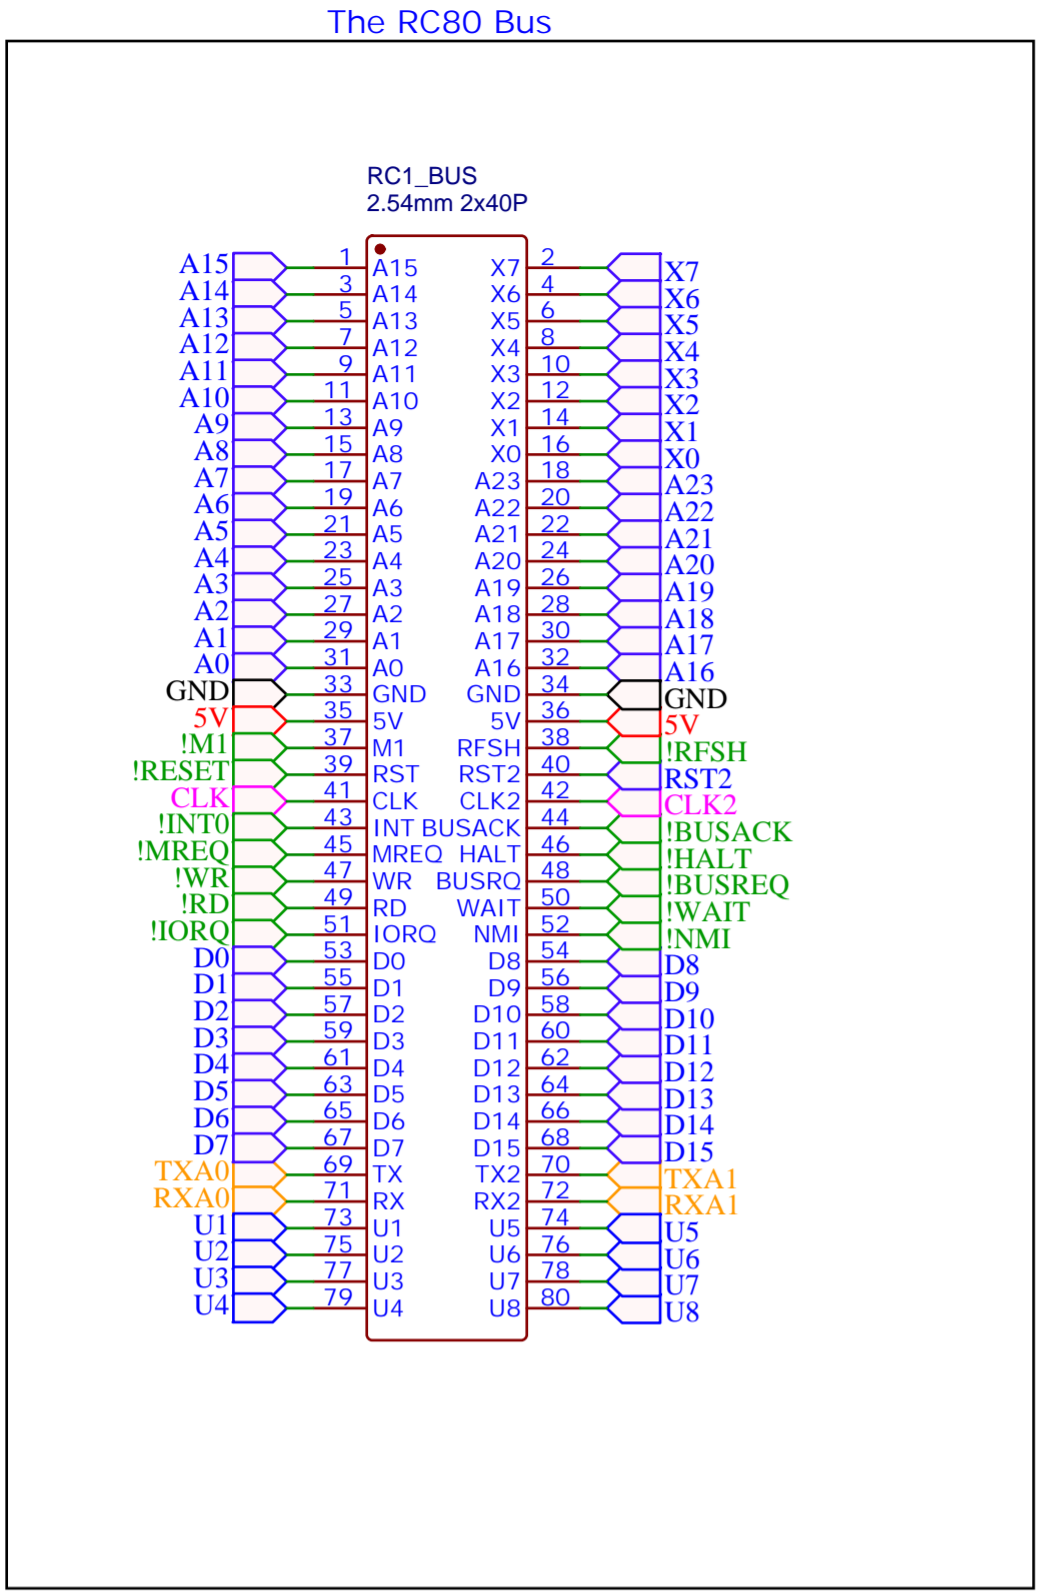

Z180 CPU
Z8S18033VSG

- FTDI
1 GND black
2 ICTS brown
3 Vcc red
4 TXD orange
5 RXD yellow
6 !RTS green

LINEAR MEMORY