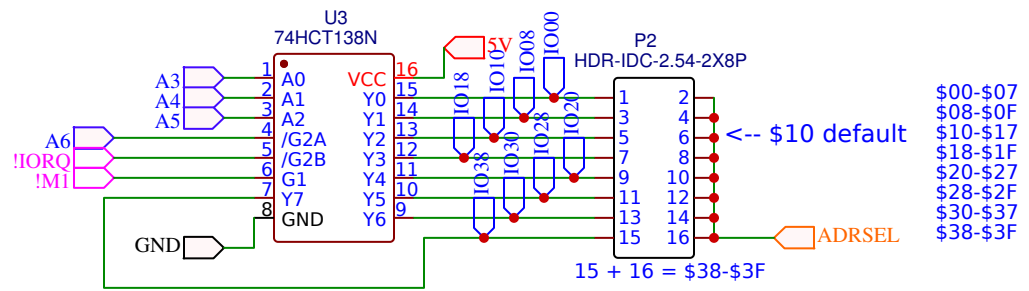

### ADDRESS LOGIC

Front

Back

TITLE: #10 Storage Module w/CF memory card		REV: E
Company: Your Company		Sheet: 1/1
Date: 2019-05-21	Drawn By: karlab	