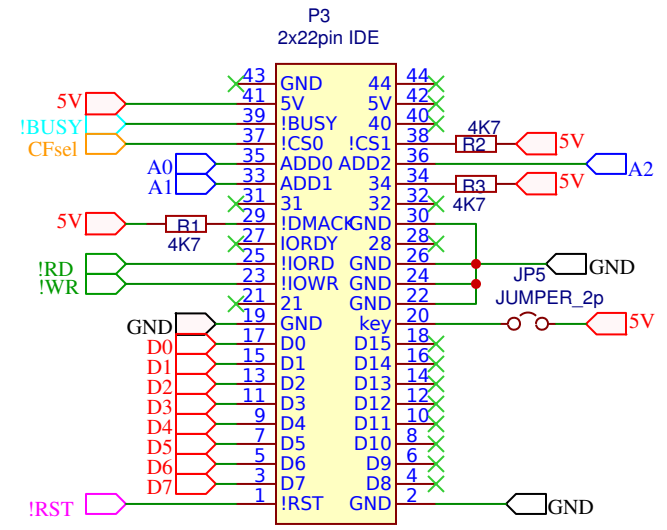

### ADDRESS LOGIC

Front

Back

TITLE: #10 Storage Module w/CF memory card		REV: E
Company: Your Company		Sheet: 1/1
Date: 2019-05-21	Drawn By: karlab	