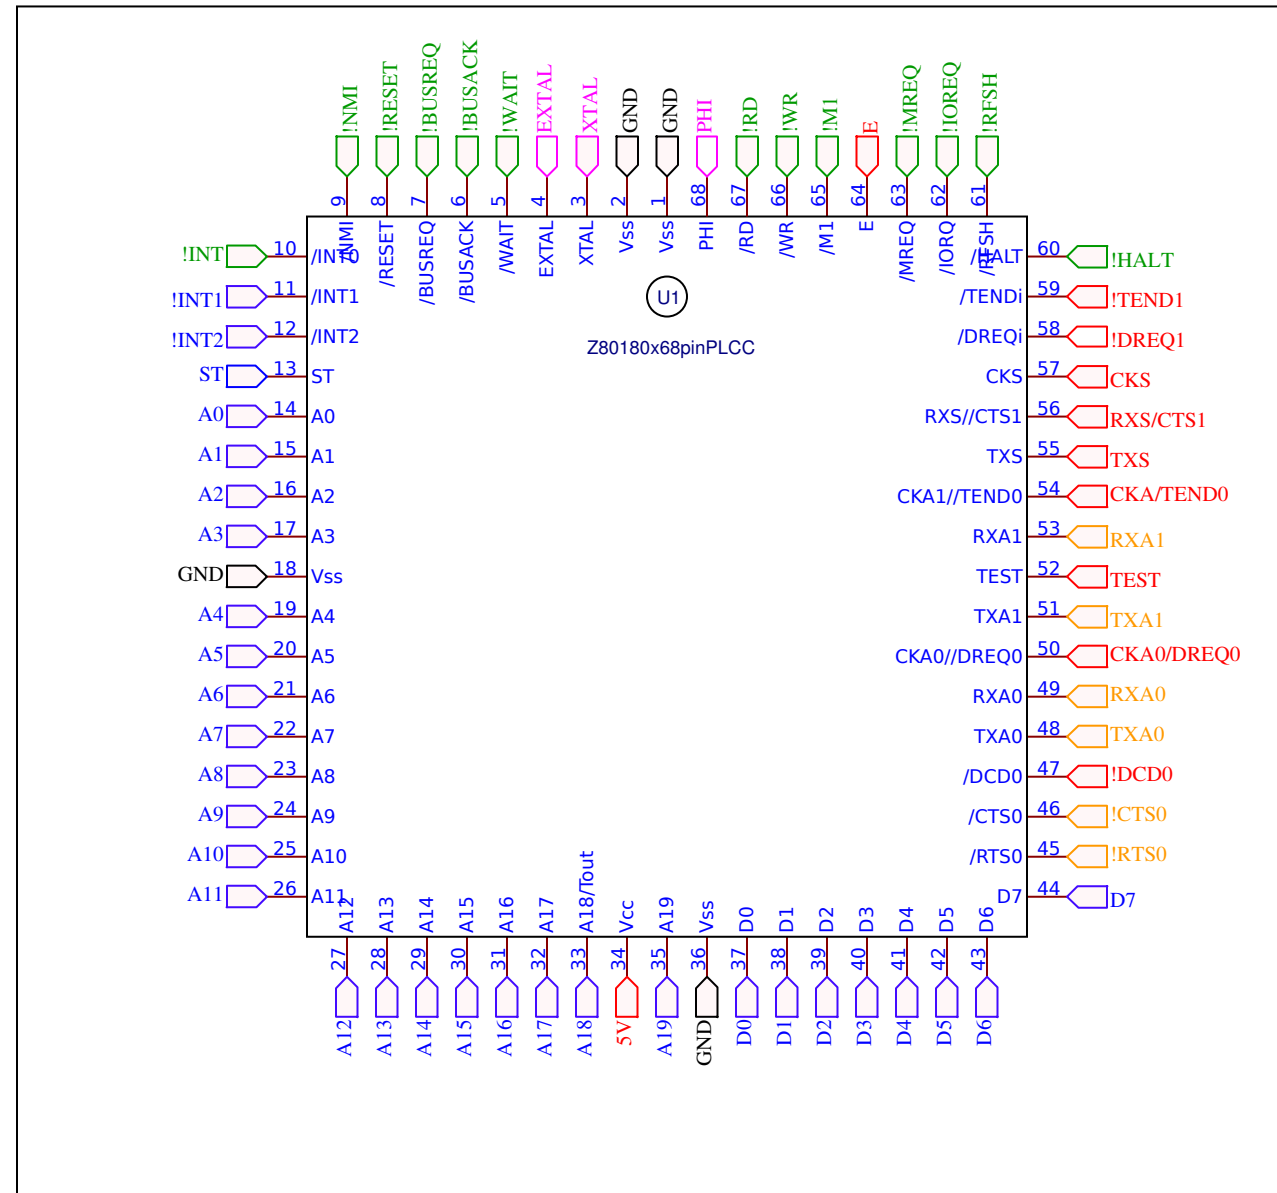

### The RC80 Bus

### Z180 CPU Z8S18033VSG

### Headers & Connections

### Dual Serial Interface