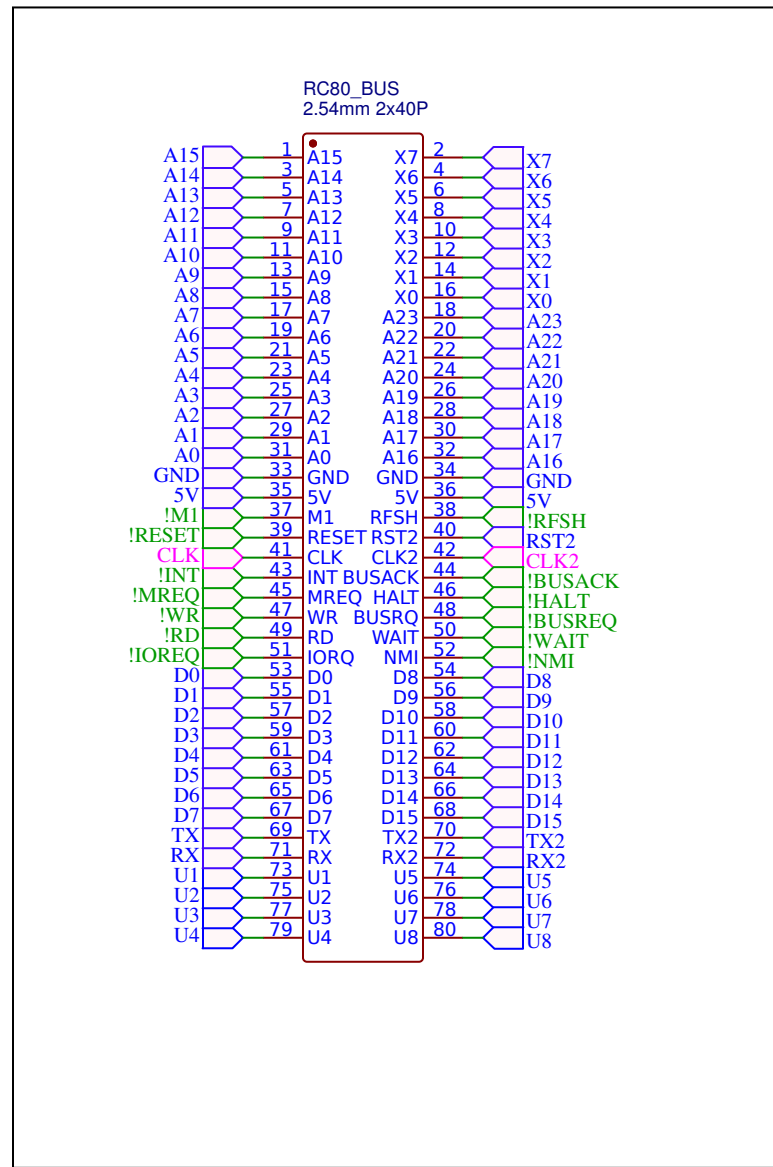

### The RC80 Bus

### Z180 CPU Z8S18033VSG

### Headers & Connections

### Dual Serial Interface