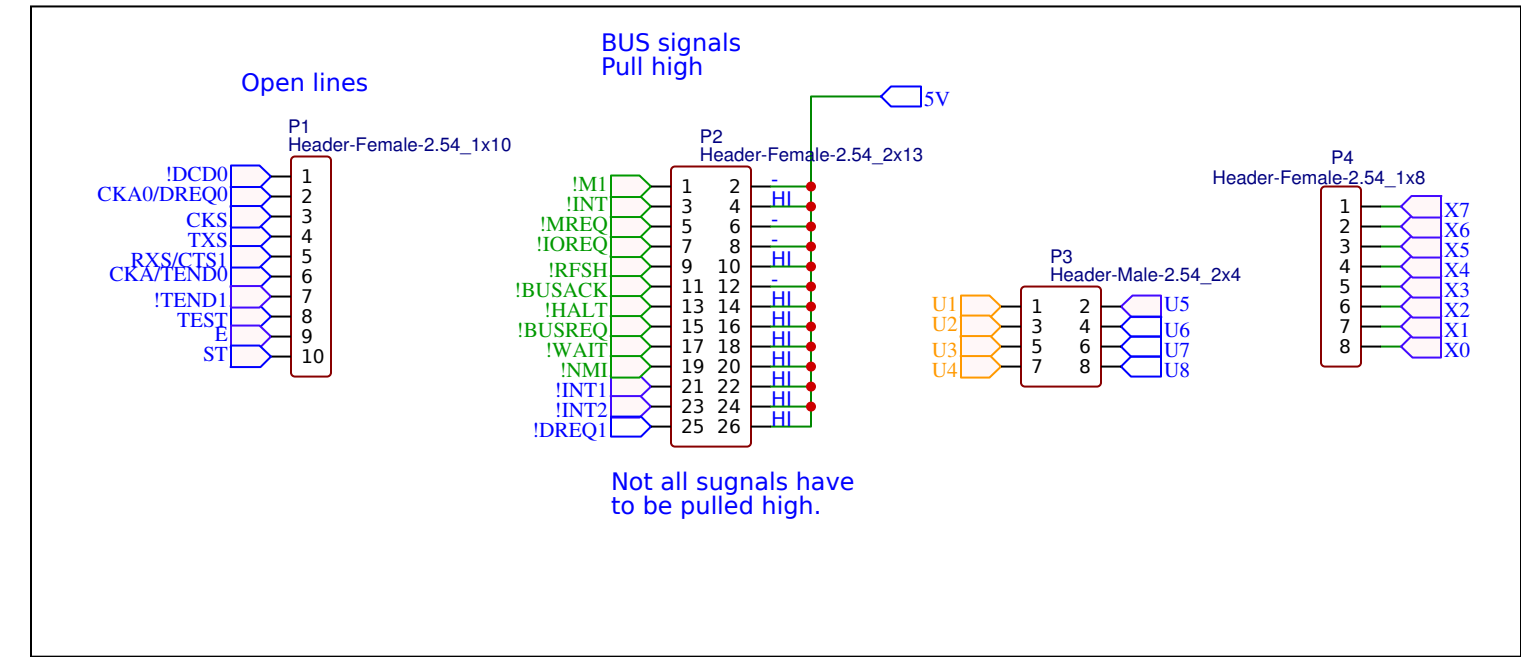

### The RC80 Bus

### Z180 CPU Z8S18033VSG

### Headers & Connections

### Dual Serial Interface